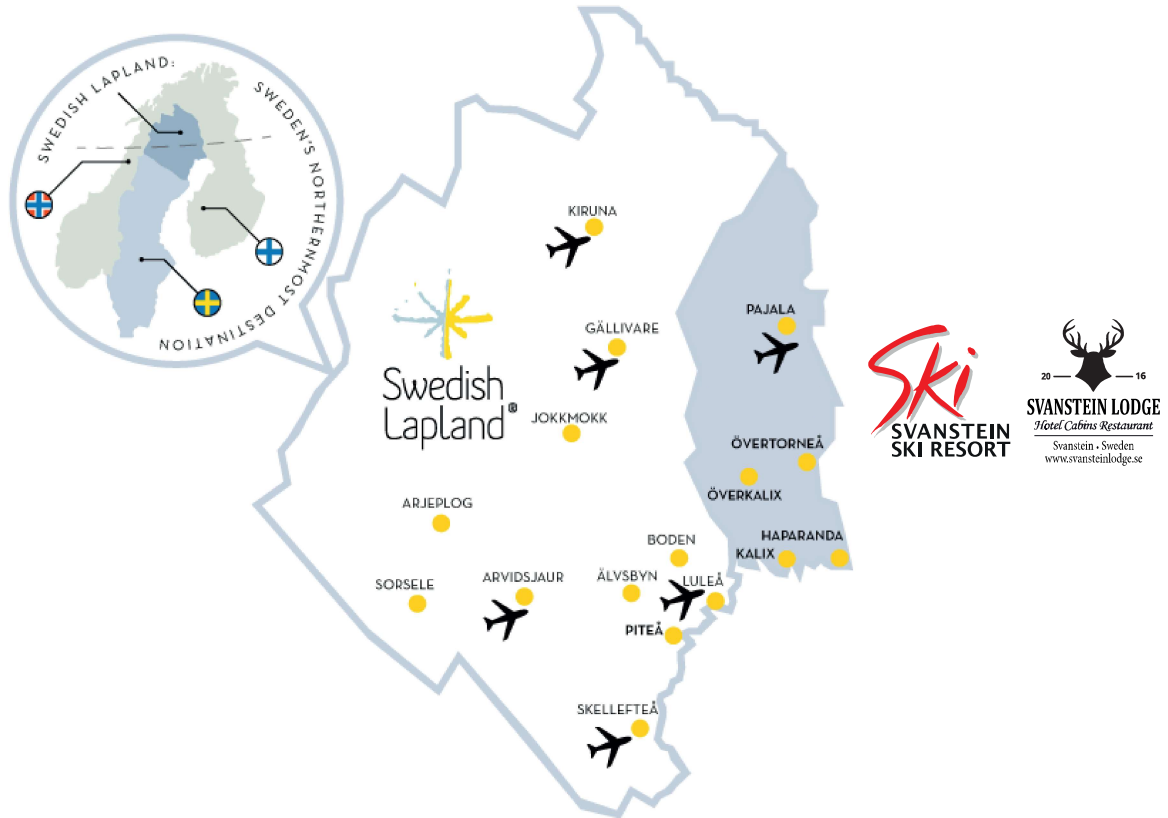

Svanstein Lodge is beautifully situated near the Torne River . We have twenty-three cabins, nine of which have kitchenettes. In Norrgården there are eleven Hotel rooms. The main building houses the restaurant and bar, as well as common area. We also have a Spa area with swimming pool sauna and Boutique where you can shop everything you need for a pleasant time and also relax in lounge area.

SVANSTEIN LODGE

ADVENTURES IN LAPLAND

SVANSTEIN LODGE
**GRAND ARCTIC
RESORT**

ACCOMODATION

The Luxury travel company > Summer Lapland
Accommodation

Svanestein Lodge >

ACCOMODATION - CABIN

CABIN 1 - 4