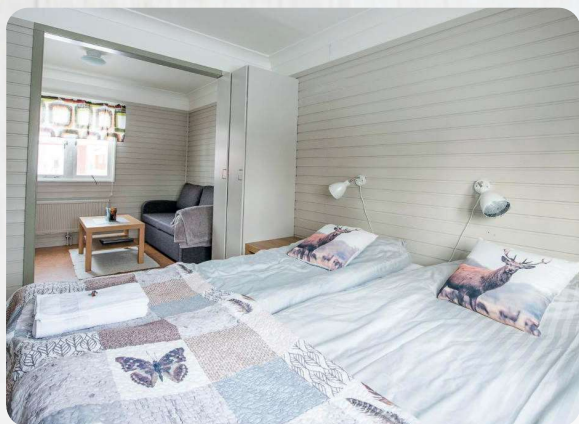

CABIN 5 - 8

Included: Bathroom, shower, WC, WIFI, TV Canal Digital, stove, kettle, kitchenette, kitchen utensils, microwave/ oven, refrigerator and tea/coffee maker.

General info:

No. of persons in regular beds: 4
Max no. of x-beds: 0
Min no. of persons: 1
Max no. of persons: 4
Single bed
Bunk bed

CABIN 9-23

Included: Bathroom, shower, WC, WIFI, TV Canal Digital.

General info:

No. of persons in regular beds: 2
Max no. of x-beds: 2
Min no. of persons: 1
Max no. of persons: 4
Sofa bed
Twin bed

CABIN 16

Included: Bathroom, shower, WC, WIFI, TV Canal Digital.

General info:

No. of persons in regular beds: 5
Max no. of x-beds: 0
Min no. of persons: 1
Max no. of persons: 5
Twin bed
Bunk bed

ACCOMODATION - CABIN

Sofa bed

Twin bed

Bunk bed

ACCOMODATION - HOTELL NORRGÅRDEN

HOTELROOM 300

Room info:

WIFI & TV Canal Digital.

No. of persons in regular beds: 3