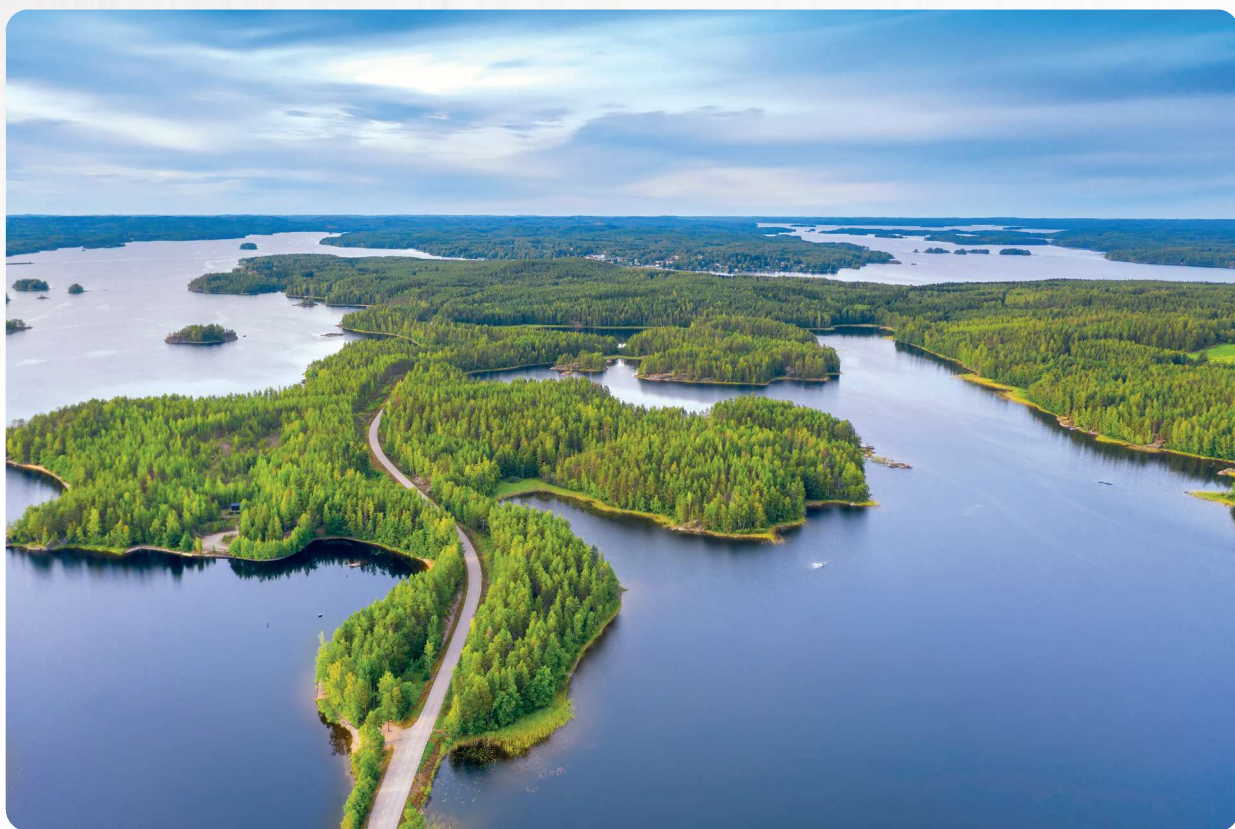

ABOUT US

Enjoy a pleasant stay. A relaxing weekend close to nature or an adventurous voyage into the wild.

Svanstein Lodge is beautifully situated near the Torne River . We have twenty-three cabins, nine of which have kitchenettes. In Norrgården there are eleven Hotel rooms. The main building houses the restaurant and bar, as well as common area. We also have a Spa area with swimming pool sauna and Boutique where you can shop everything you need for a pleasant time and also relax in lounge area.